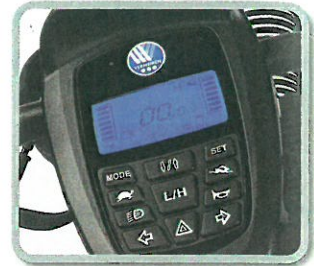

Carpo 2 XD S.E.

OUTDOOR SCOOTER

silver grey

red

13
km/h

MORE POWER FOR MOUNTAINOUS REGIONS

Solid, portable shopping basket

Extra comfort with comfortable seat, headrest and armrests

Programmable electronics

- USB connector
- Phone compartment

Armrests adjustable in height and width

Batteries 90A

Anti-slip floormat

Front and rear light and indicators

Inflatable tires & black rims

Bumper